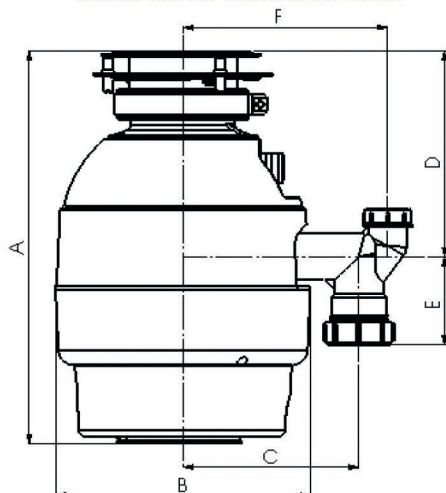

*Efficient, safety and reliable
Supreme grinding efficiency
Silent DC motor
Hygienic & convenient
Warranty 4-Year in-home service*

Knock-out for dishwasher drain